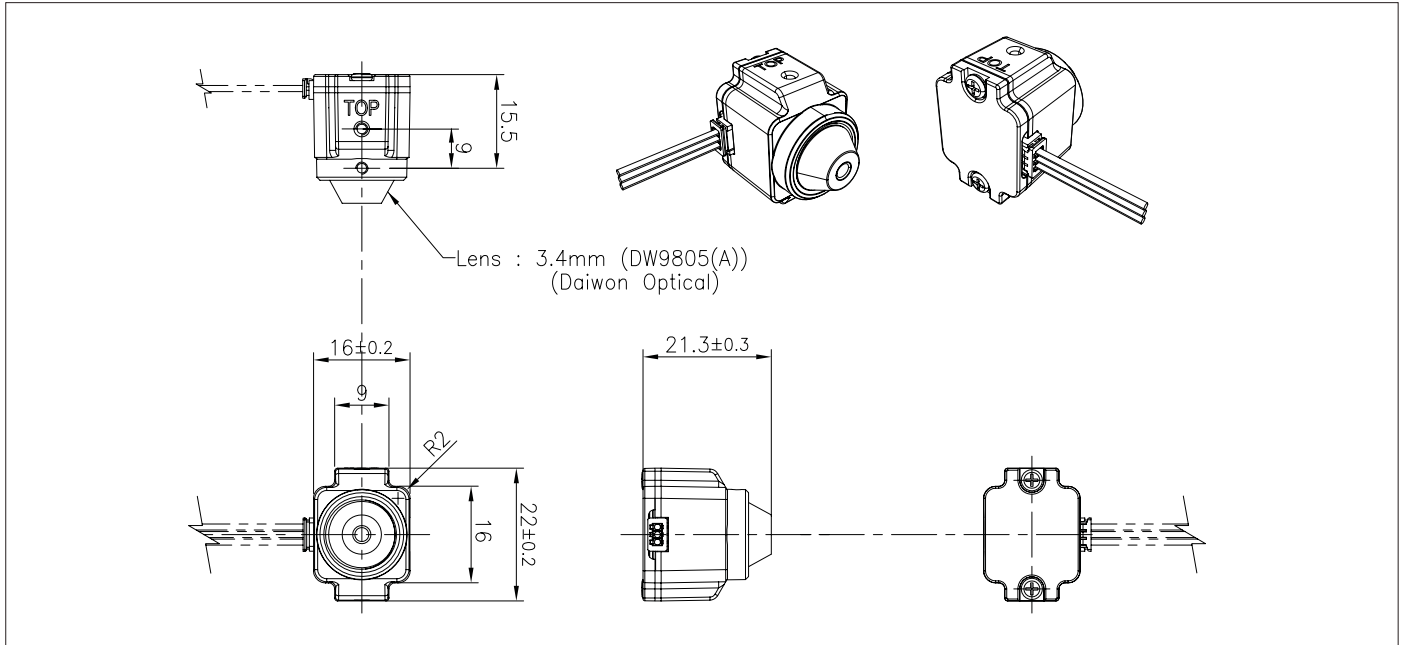

Weldex IP Ultra-Miniature Camera

WDP-1305M-LT