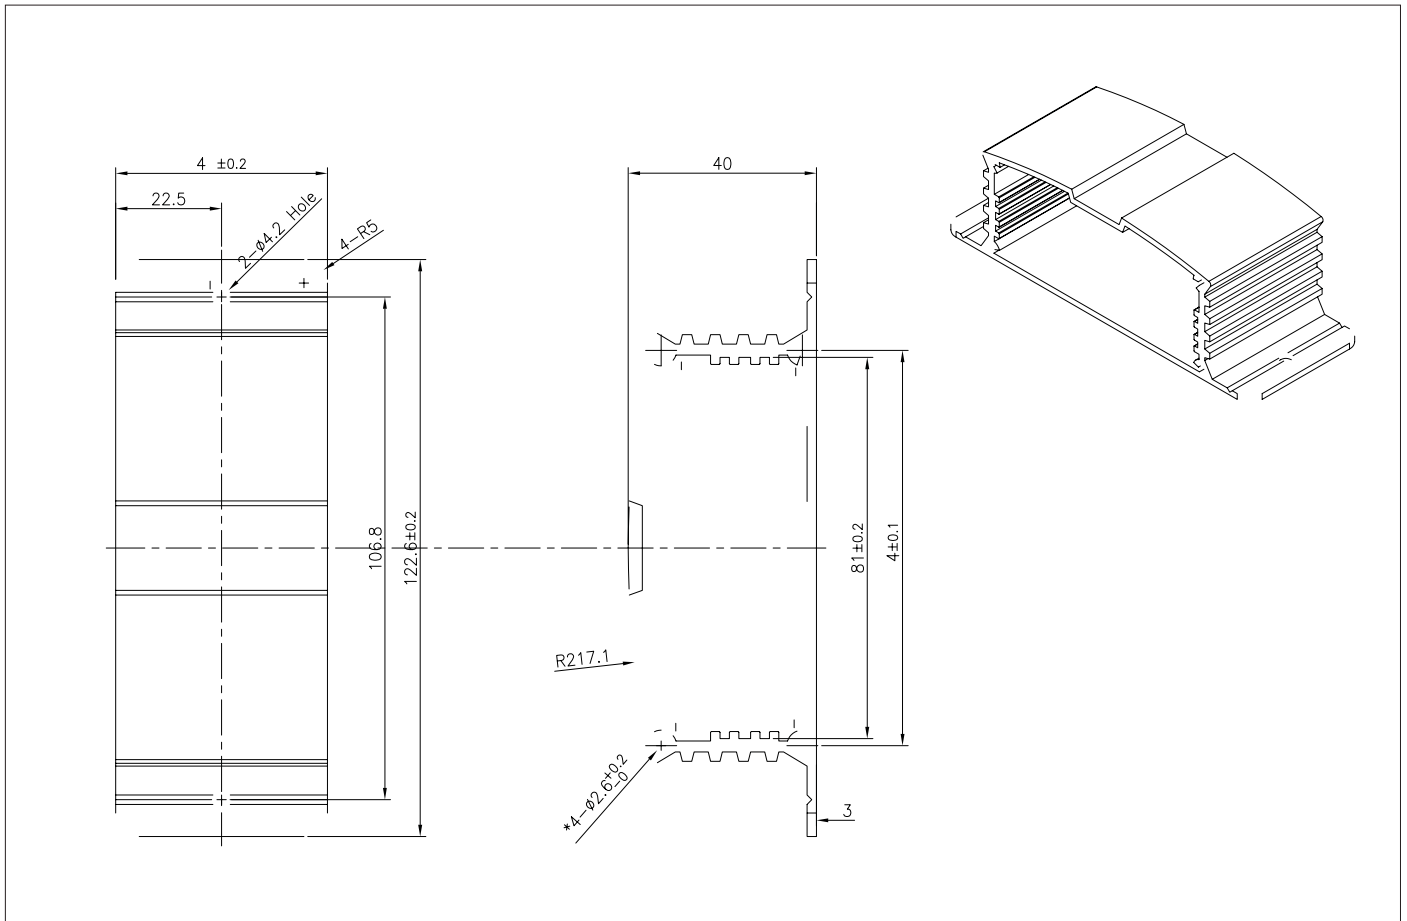

Main Unit (WDP-13M)

WDP-1305M