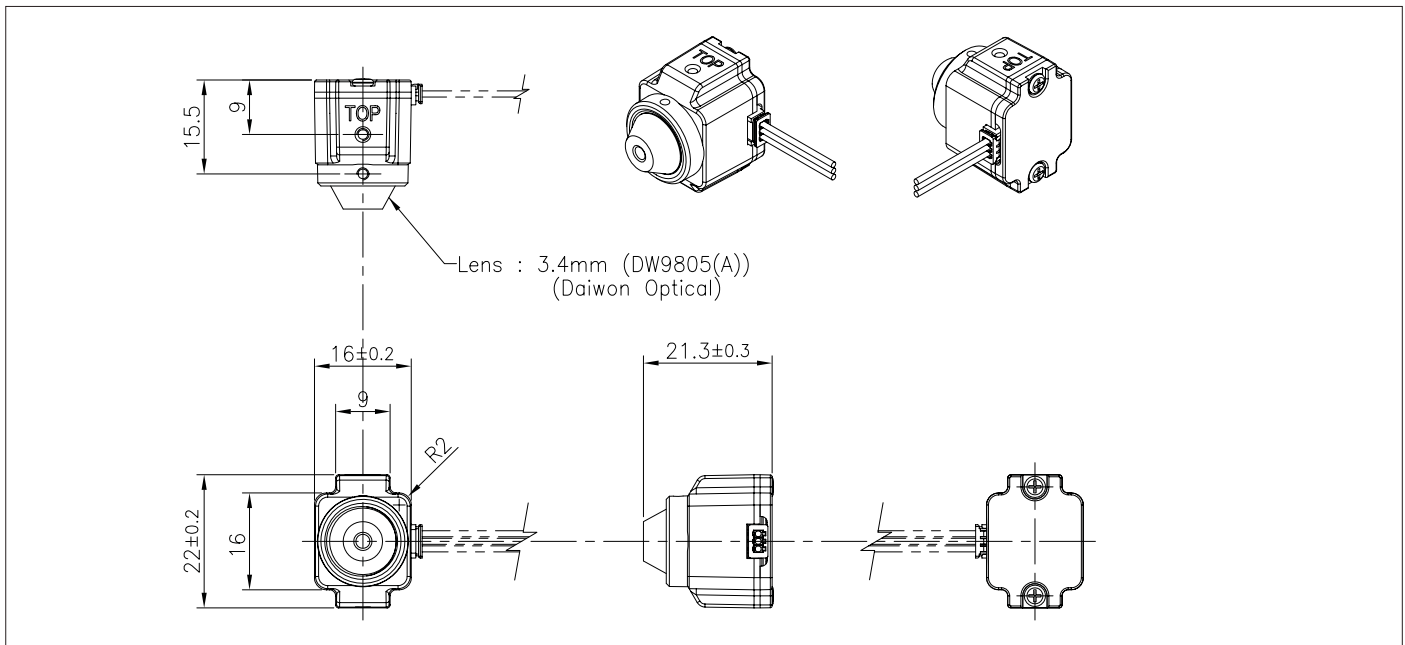

WDP-1305M-RT