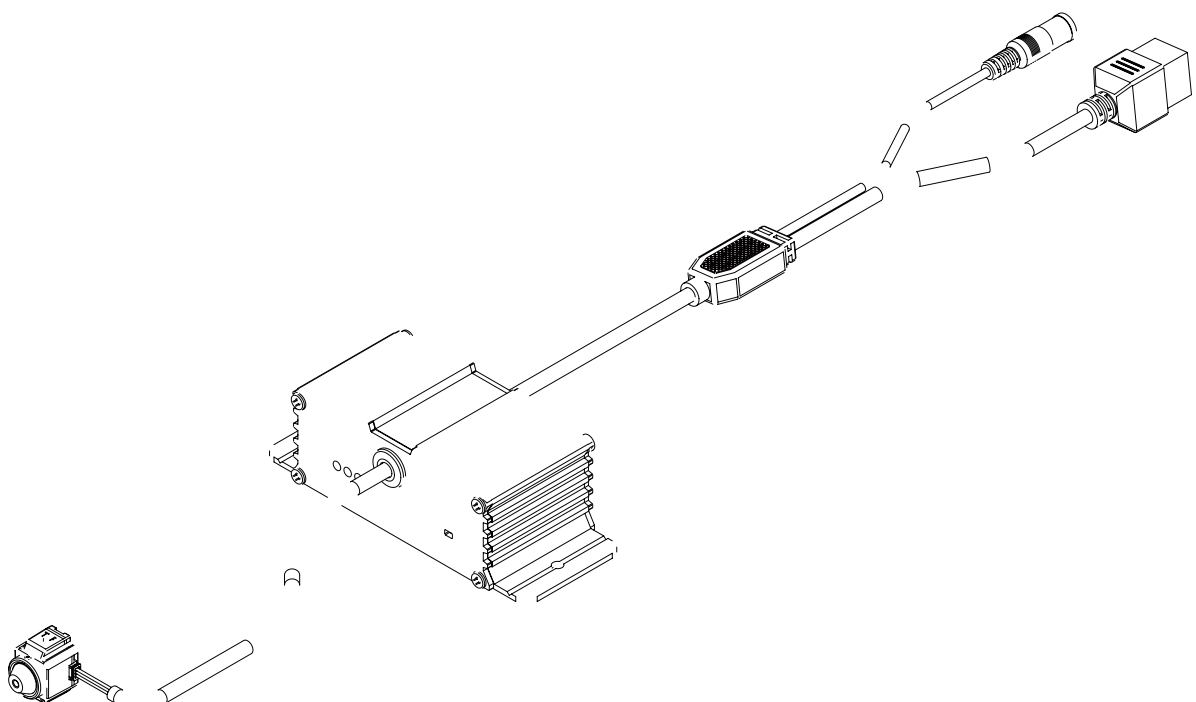

Main Unit (WDP-13M)

WDP-1305M